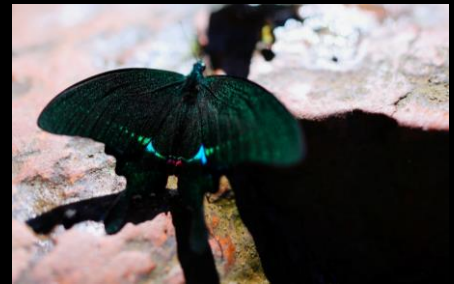

RF 20mm f/1.4L VCM

TECHNICAL SPECIFICATIONS

IMPORTANT: The Voice Coil Motor in RF 20mm F1.4L VCM emits a low-level magnetic field. If you have an implantable cardiac pacemaker or other medical device, please consult your doctor before using this product.

Canon

RF 20mm f/1.4L VCM

A simple answer to dramatic stills and cinematic video in an ultra-wide perspective

POWERFUL F/1.4 APERTURE IN ULTRA WIDE ANGLE

Experience brighter videos and stills with beautiful and natural bokeh. The leading-edge optical design achieves both sharpness at the focus peak and a smooth bokeh in the out-of-focus areas making the 20mm field of view more prominent and brings a wide range of themes vividly to life.

FOCUS BREATHING CONTROL

The RF 20mm f/1.4L VCM offers stable video compositions with extremely little focus breathing. The combination of VCM and Nano USM actuators, thoroughly suppresses breathing in all focus positions optically, meaning that this lens can be used for shooting videos with extremely stable composition.

IRIS RING FOR MANUAL APERTURE CONTROL

Get the cinema lens experience when shooting movies with an iris ring that offers manual aperture control allowing you to adjust the depth of field. Enjoy a light smooth torque, handy for reducing external noise during movie recording.