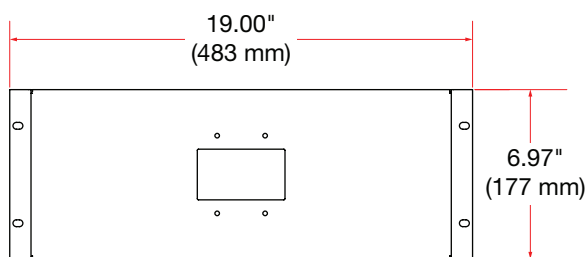

Specifications

RM 6

General

Mounting 4U rack mount

Enclosure dimensions 6.97" H x 19.00" W x 1.23" D
(177 mm H x 483 mm W x 31 mm D)

Product weight 2.63 lbs (1.20 kg)

Enclosure material..... Metal, painted black